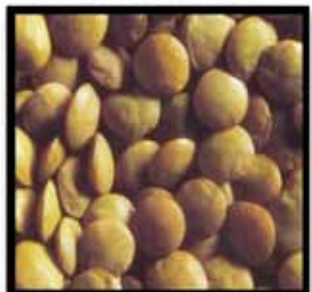

Dry Green Peas

Light green seed coat
Dark green cotyledon

Dry Yellow Peas

Light yellow seed coat
Deep yellow cotyledon

Yellow Split Peas

Light yellow seed coat
Deep yellow cotyledon

Green Split Peas

Dark green cotyledon

Austrian Winter Peas

Mottled dark green/brown seed coat
Yellow cotyledon

Lentils—Regular

Light brown, mottled seed coat
Yellow cotyledon

Lentils—Eston

Tan to green seed coat
Yellow cotyledon

Lentils—Red Chief

Tan to green seed coat
Yellow cotyledon

Lentils—Pardinas

Speckled brown seed coat
Yellow cotyledon

Lentils—Large Green

Bright green, non-mottled seed coat
Yellow cotyledon

Lentils—Large Green

Reddish-brown seed coat
Red cotyledon